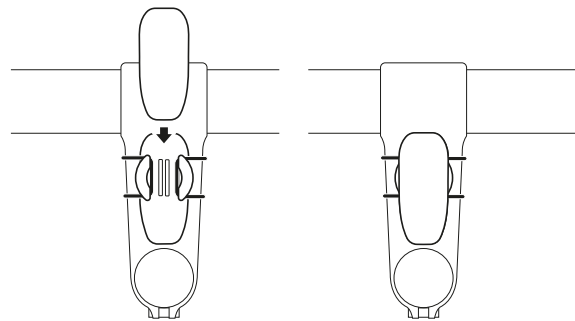

BIKE COMPUTER ADAPTER

FOR GARMIN®

FOR WAHOO®

AERO COVER

SPTM
CONNECT

AERO
MOUNT
PRO

1

2