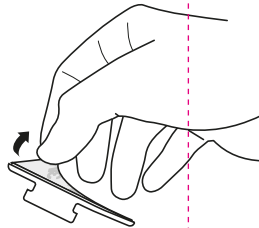

BIKE COMPUTER ADAPTER

FOR GARMIN®

FOR WAHOO®

AERO COVER

SPTM
CONNECT

AERO
MOUNT
PRO

1

2