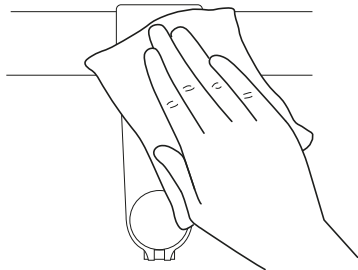

BIKE COMPUTER ADAPTER

FOR GARMIN®

FOR WAHOO®

AERO COVER

SPTM
CONNECT

AERO
MOUNT
PRO

1

2