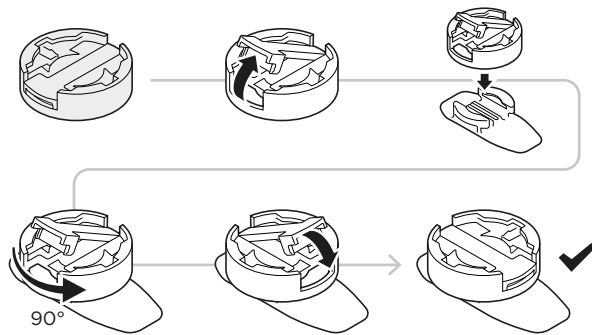

BIKE COMPUTER ADAPTER

FOR GARMIN®

FOR WAHOO®

AERO COVER

SPTM
CONNECT

AERO
MOUNT
PRO

1

2