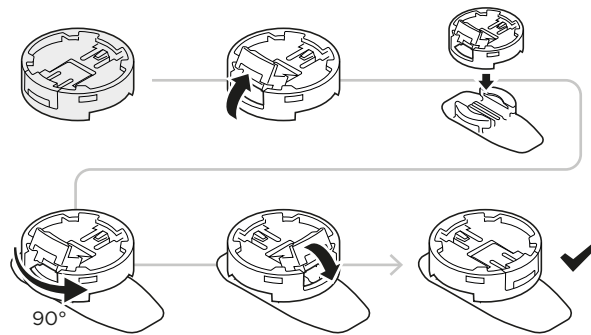

BIKE COMPUTER ADAPTER

FOR GARMIN®

FOR WAHOO®

AERO COVER

SPTM
CONNECT

AERO
MOUNT
PRO

1

2